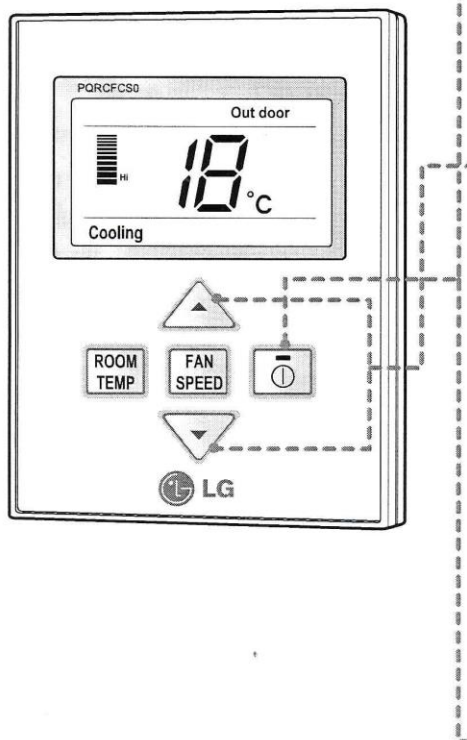

AIR CONDITIONING SYSTEM

Instruction manual LG- products

1 For turning on the air-conditioning, please press the „On/Off“-button.

2 Please press the “Room Temp”-button and regulate your preferred room temperature (18 – 30°C).

3 When pressing the „On/Off“-button, the air-conditioning will be stopped.